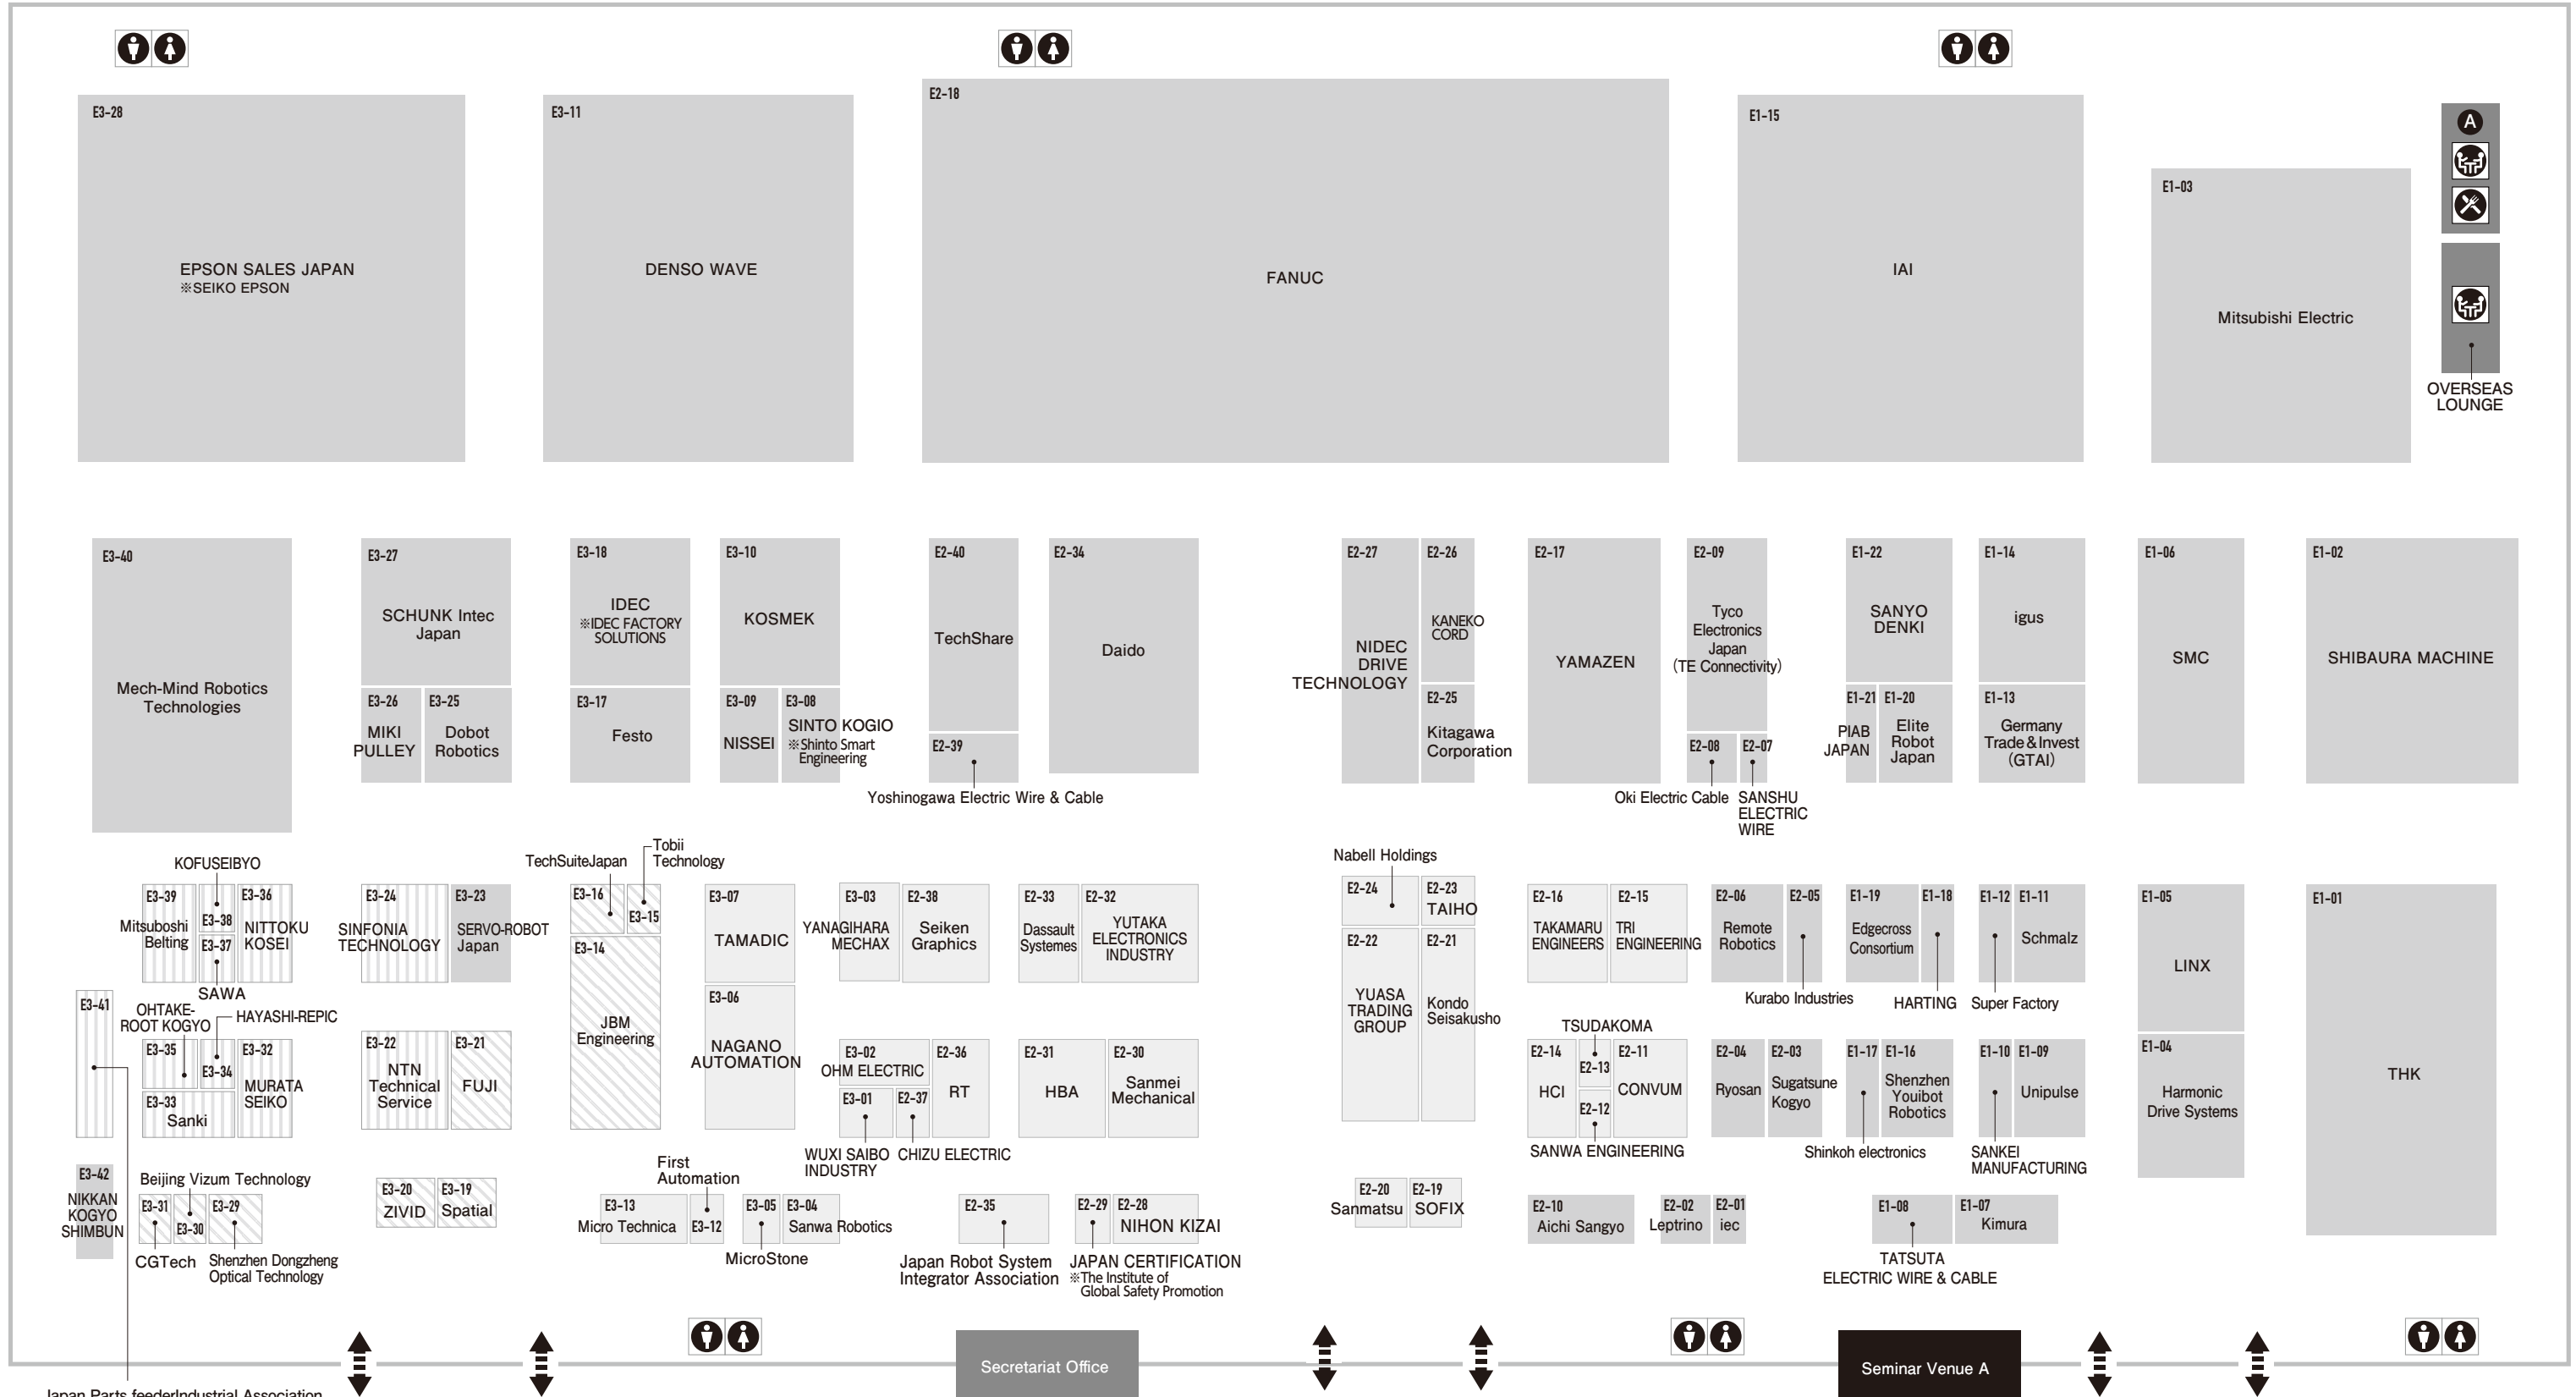

Hall Map East Hall 1-2-3

※The aspect ratio differs from the actual venue.

Industrial Robot (IR) Robot System Integrator (Robot Sler) Robot Simulation & Vision System (IRV) Parts Feeder

Lounge Dining Area

East Hall 3

East Hall 2

East Hall 1

Japan Parts feederIndustrial Association
 ※CENTRAL INDUSTRIES ※NAC Feeding
 ※Daishin ※NTN Technical Service
 ※KPF ※OSAKASEIKO
 ※KYOSHIN SEIKI ※SANKI
 ※MURATA SEIKO ※Shinwa Parts