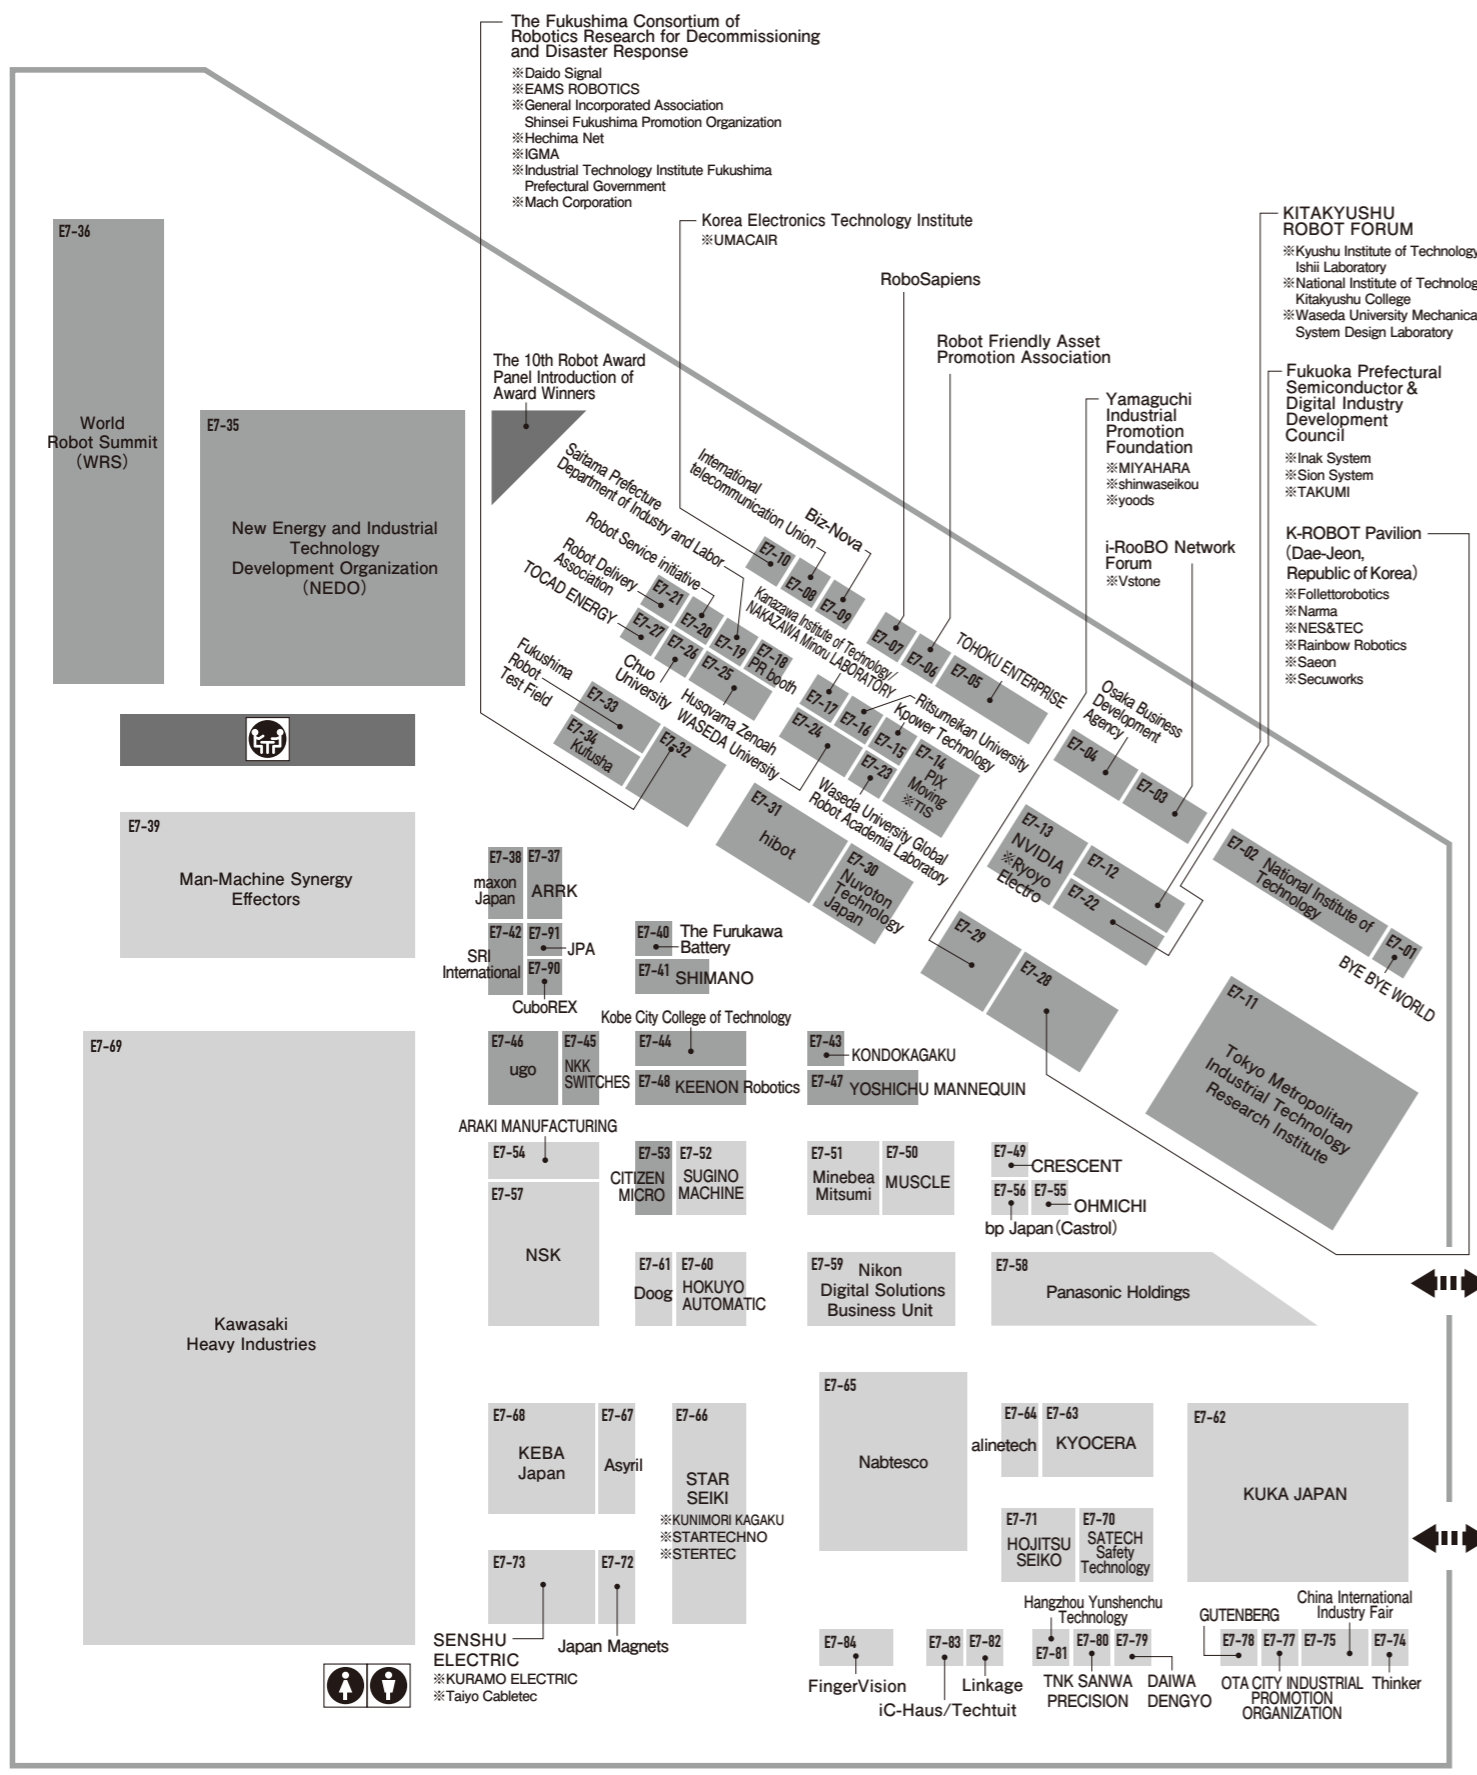

# Hall Map East Hall 7-8

※ The aspect ratio differs from the actual venue.

- Industrial Robot (IR)**
- Service Robot (SR)**
- Robot Simulation & Vision System (IRV)**
- Lounge**
- Dining Area**

East Hall 7

East Hall 8