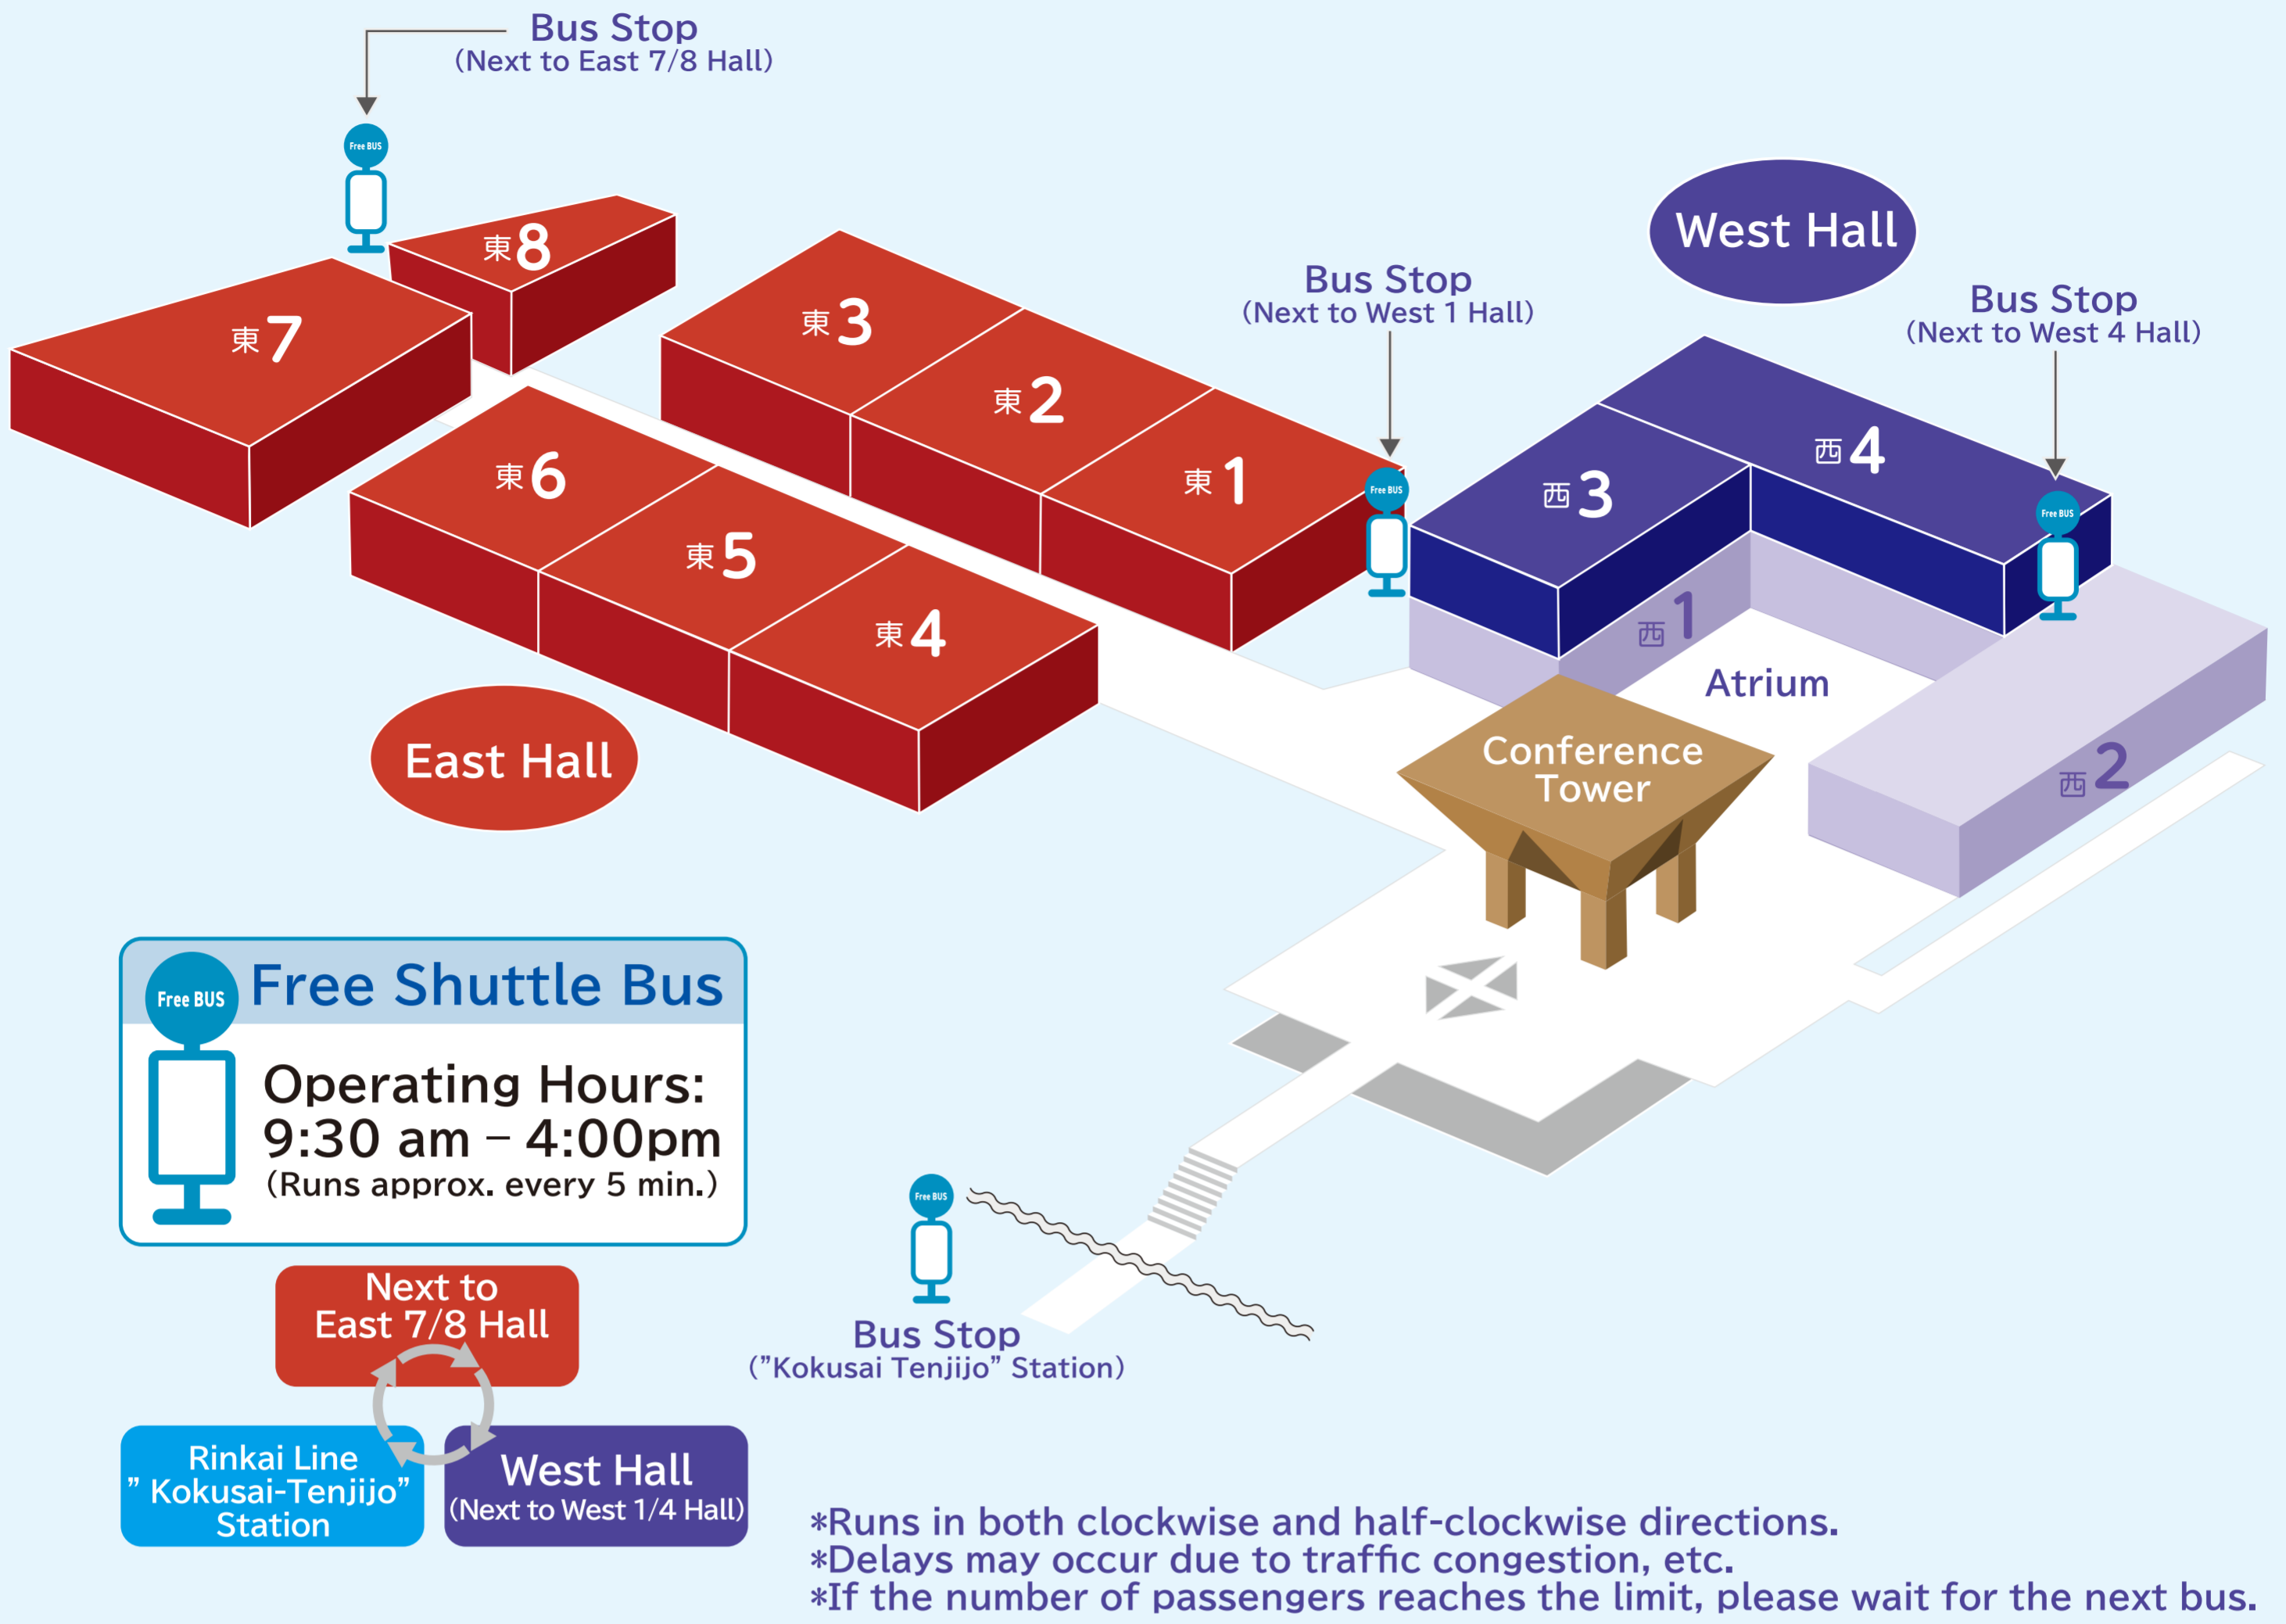

Bus Stop on Nov.29 (Wed.) / 30 (Thu.)

Bus Stop on Dec.1 (Fri.) / 2 (Sat.)